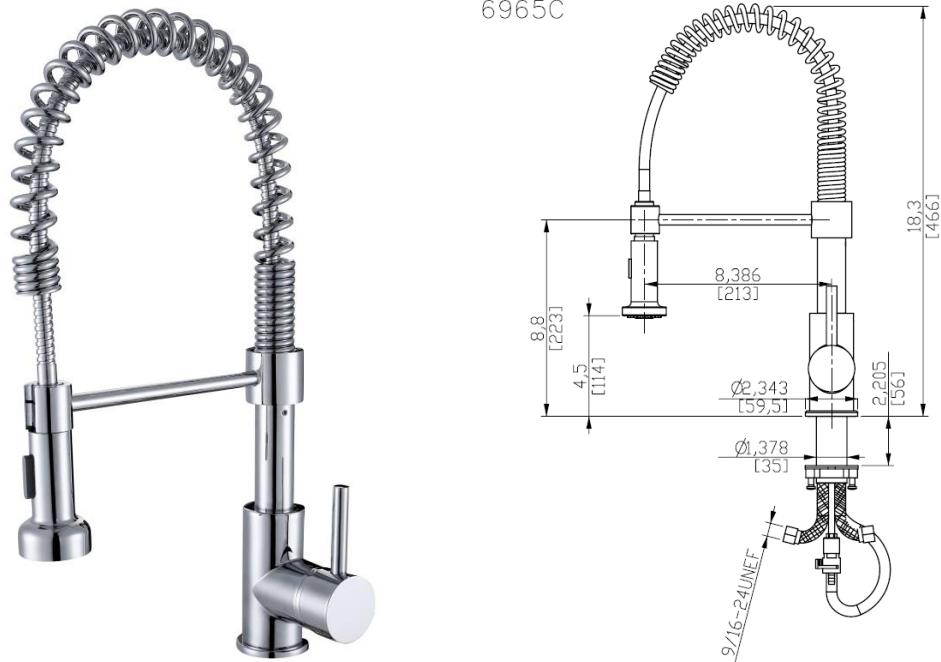

Solid Brass Faucet

1. K6965C (Pull down kitchen faucet with spring, brushed nickel)

2. K6985D-BN (Pull down kitchen faucet, brushed nickel)

3. (V6941A (Single-Handle lavatory square faucet, for under-mount sink)

4. V6961A (Single-handle lavatory faucet, for under-mount sink)