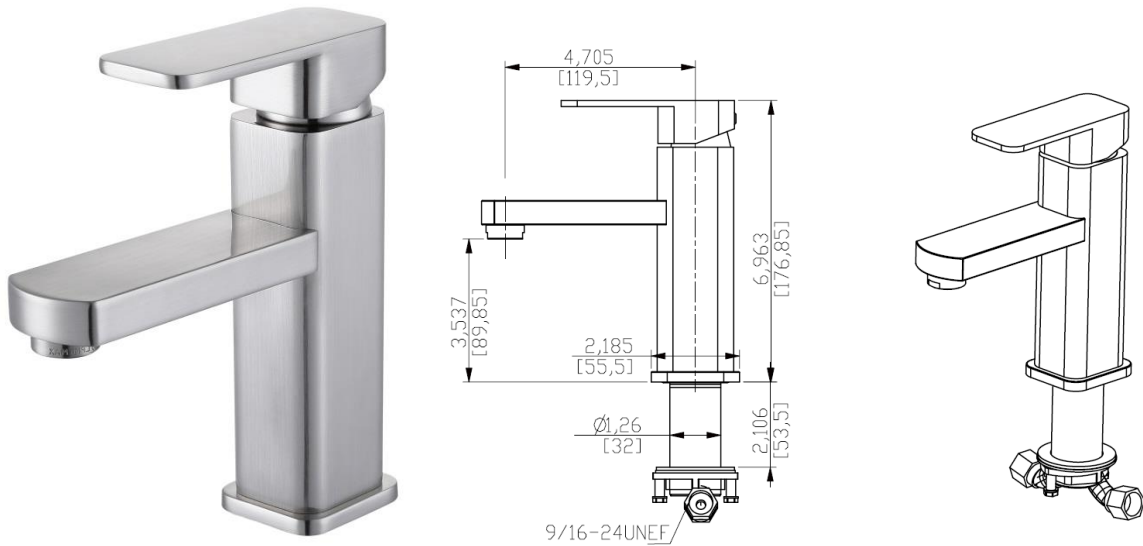

Solid Brass Faucet

1. K6965C (Pull down kitchen faucet with spring, brushed nickel)

2. K6985D-BN (Pull down kitchen faucet, brushed nickel)

3. (V6941A (Single-Handle lavatory square faucet, for under-mount sink)

4. V6961A (Single-handle lavatory faucet, for under-mount sink)